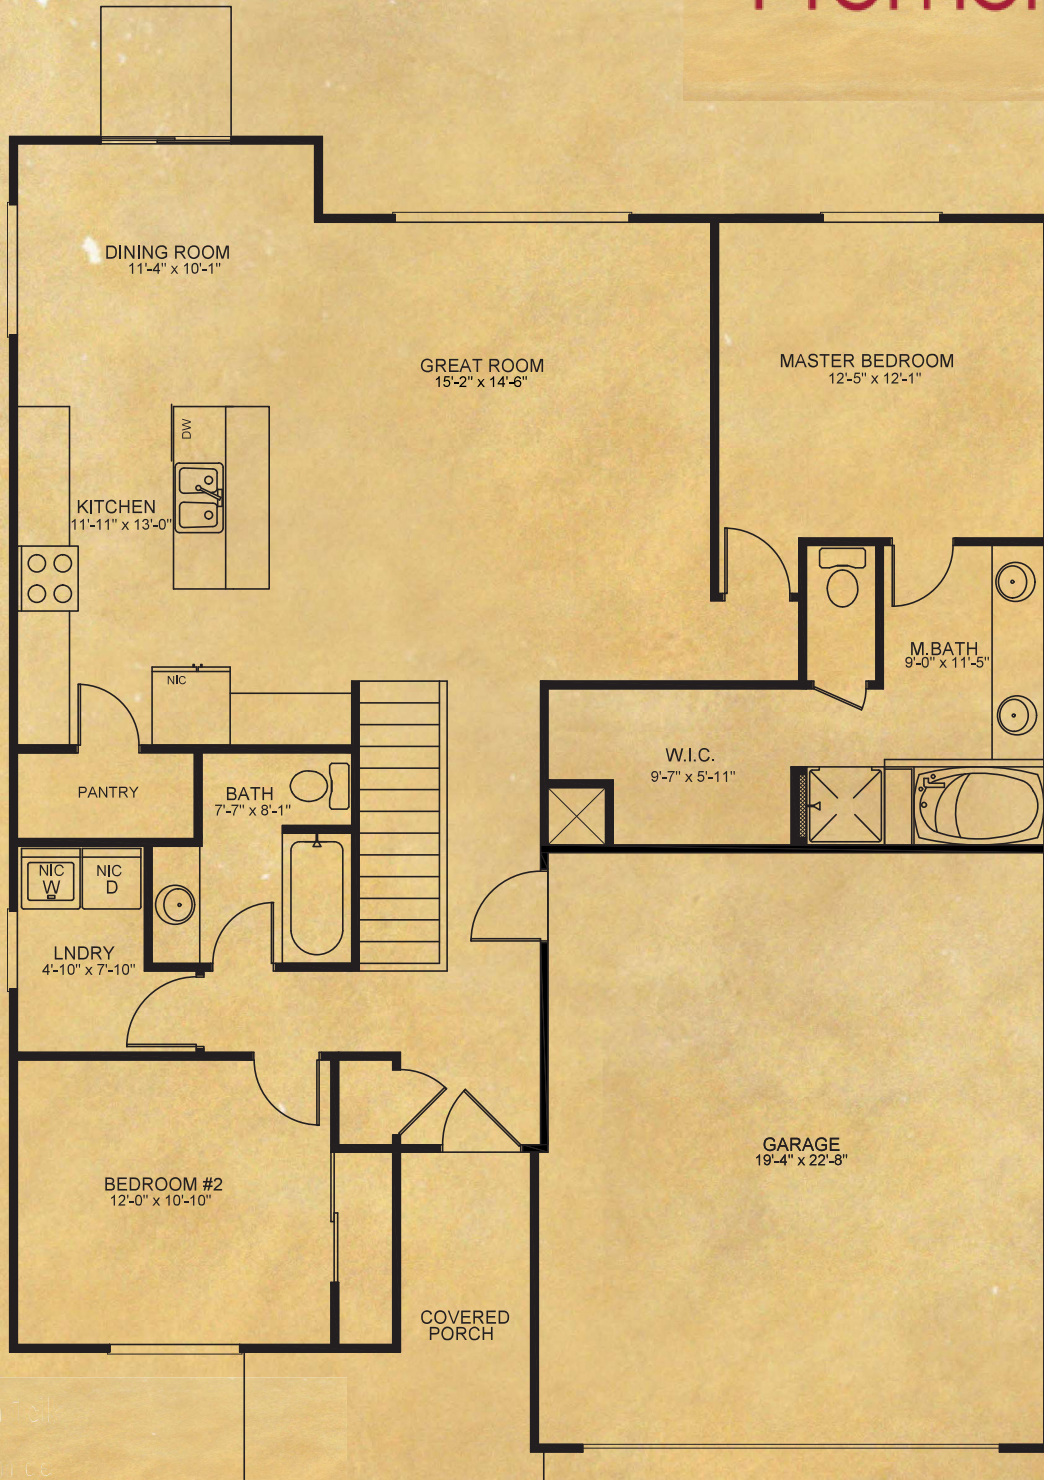

Powderhorn

THE POINT At Promontory

RE/MAX®
ALLIANCE

7/20/2018

ASPEN HOMES
OF COLORADO, INC.